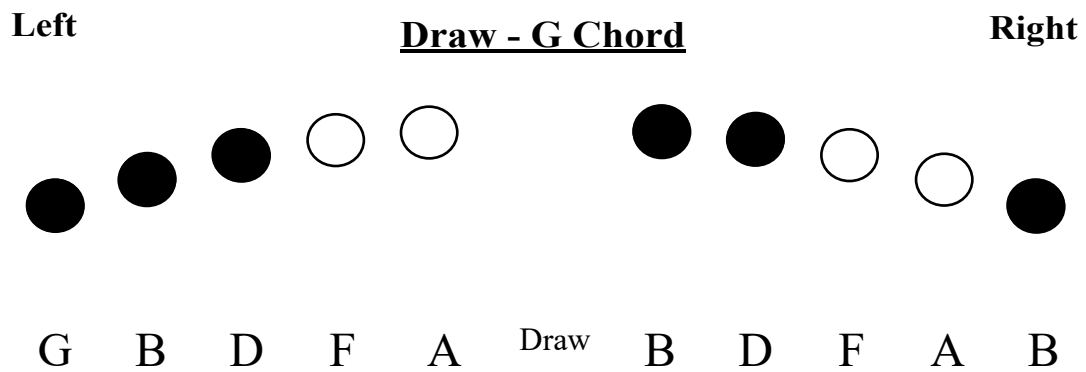

The Single Row Anglo Concertina 3 Chord Trick - C Row

Push - C Chord

Notes in the Chord of C = C E G

Draw - G Chord

Notes in the Chord of G : G B D

Draw - F Chord

Noted in the Chord of F : F A C