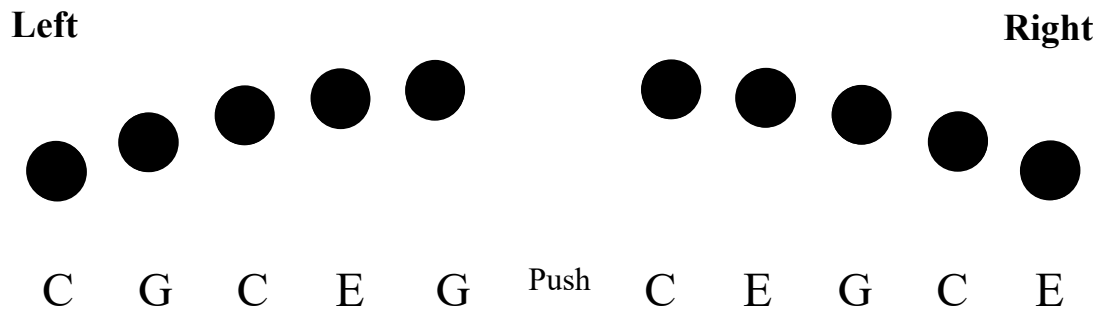

The Single Row Anglo Concertina 3 Chord Trick - C Row

Push - C Chord

Notes in the Chord of C = C E G

Draw - G Chord

Notes in the Chord of G : G B D

Draw - F Chord

Noted in the Chord of F : F A C